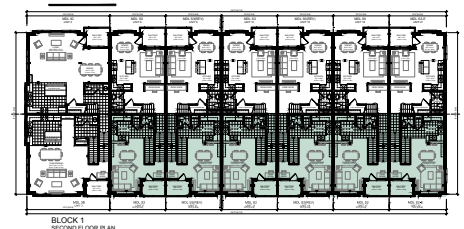

THE SYCAMORE - 2 BEDROOM

1,281 - 1,313 SQ.FT.

SECOND FLOOR

THIRD FLOOR

TERRACE

2B, 2B END

647-261-3975
mcgregorparkrentals.com
leasing@mcgregorparkrentals.com

For illustrative purposes only. All measurements should be considered approximate.