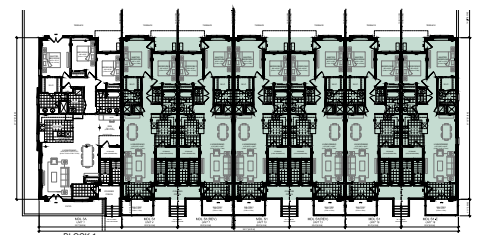

THE BEECH - 2 BEDROOM

984 - 1,015 SQ.FT.

GROUND FLOOR

2A, 2A END

647-261-3975
mcgregorparkrentals.com
leasing@mcgregorparkrentals.com

For illustrative purposes only. All measurements should be considered approximate.